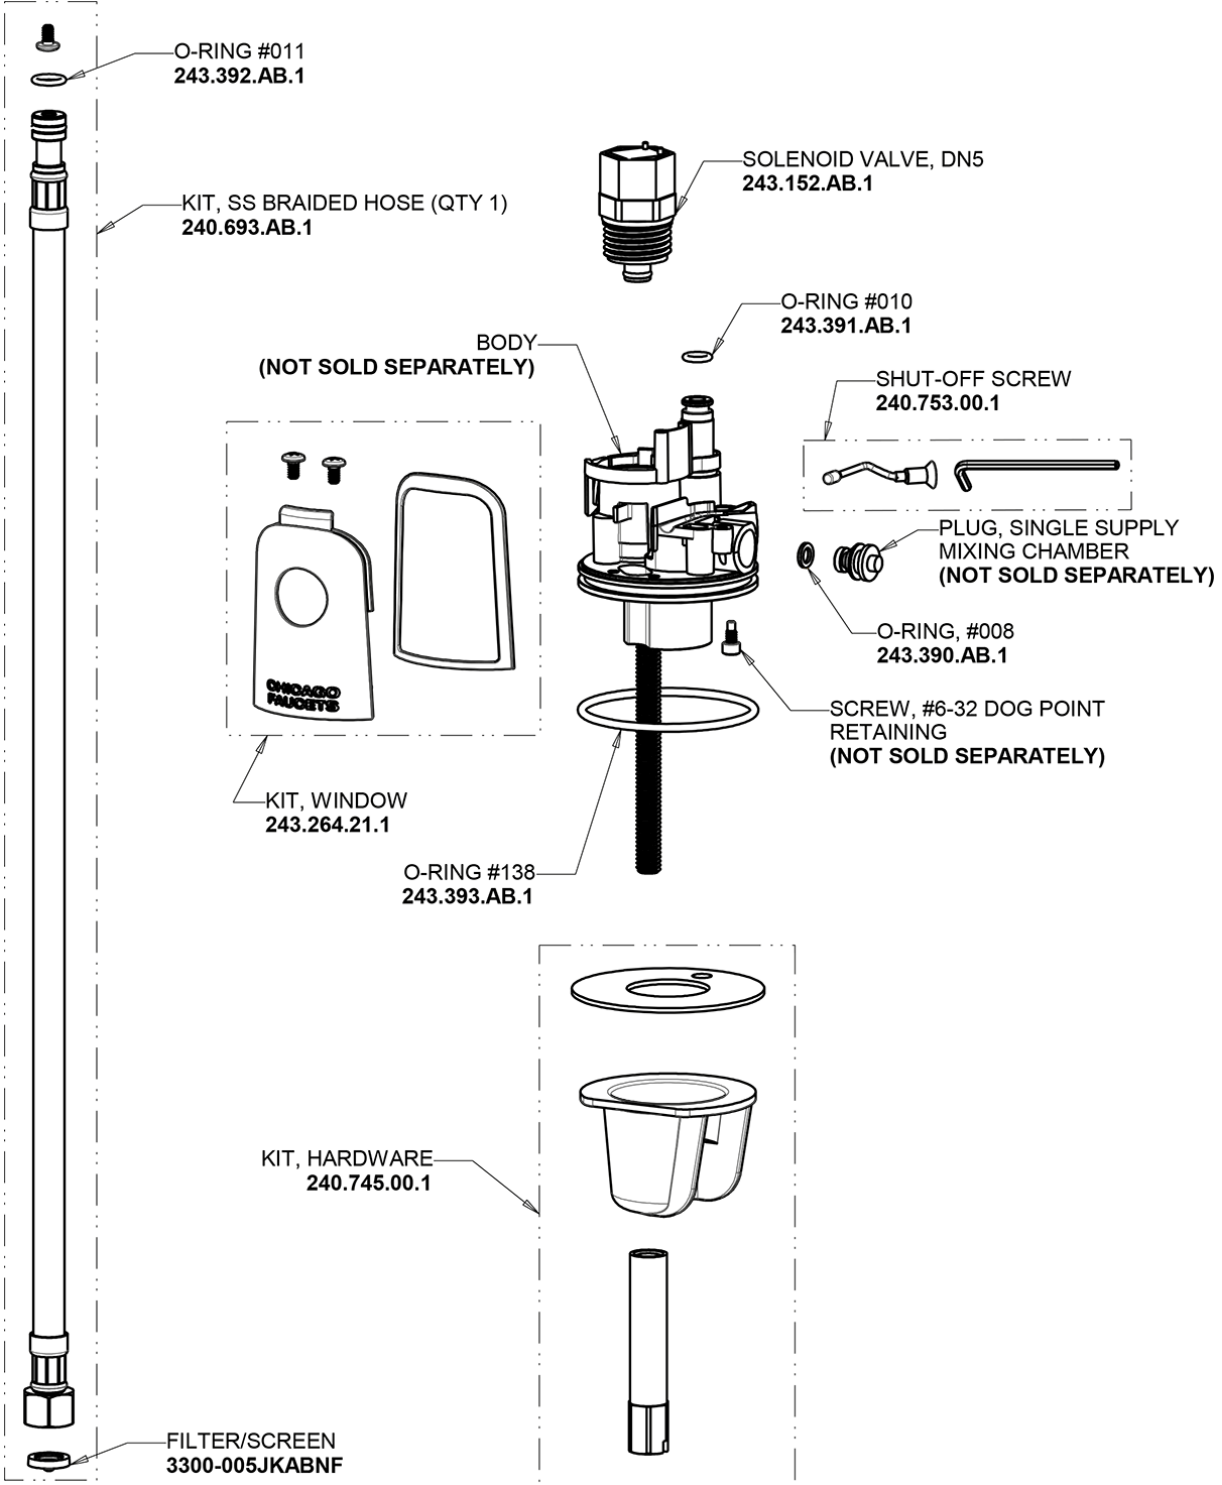

Repair Parts

116.201.AB.1

HyTronic Traditional Sink Faucet with Dual Beam Infrared Sensor

CHICAGO FAUCETS®

Geberit Group

HyTronic Base, No Mixer

Base Parts:

For Technical Assistance:

HyTronic Traditional Sink Faucet with Dual Beam Infrared Sensor

CHICAGO FAUCETS®

Geberit Group

HyTronic Traditional Spout
240.724.AB.1

CHECK-CARTRIDGE
550-009KJKABNF

O-RING, #010
243.391.AB.1

0.5 GPM (1.9 L/min) Vandal Proof Econo-Flo Non-Aerating
Spray
E2805JKABCP